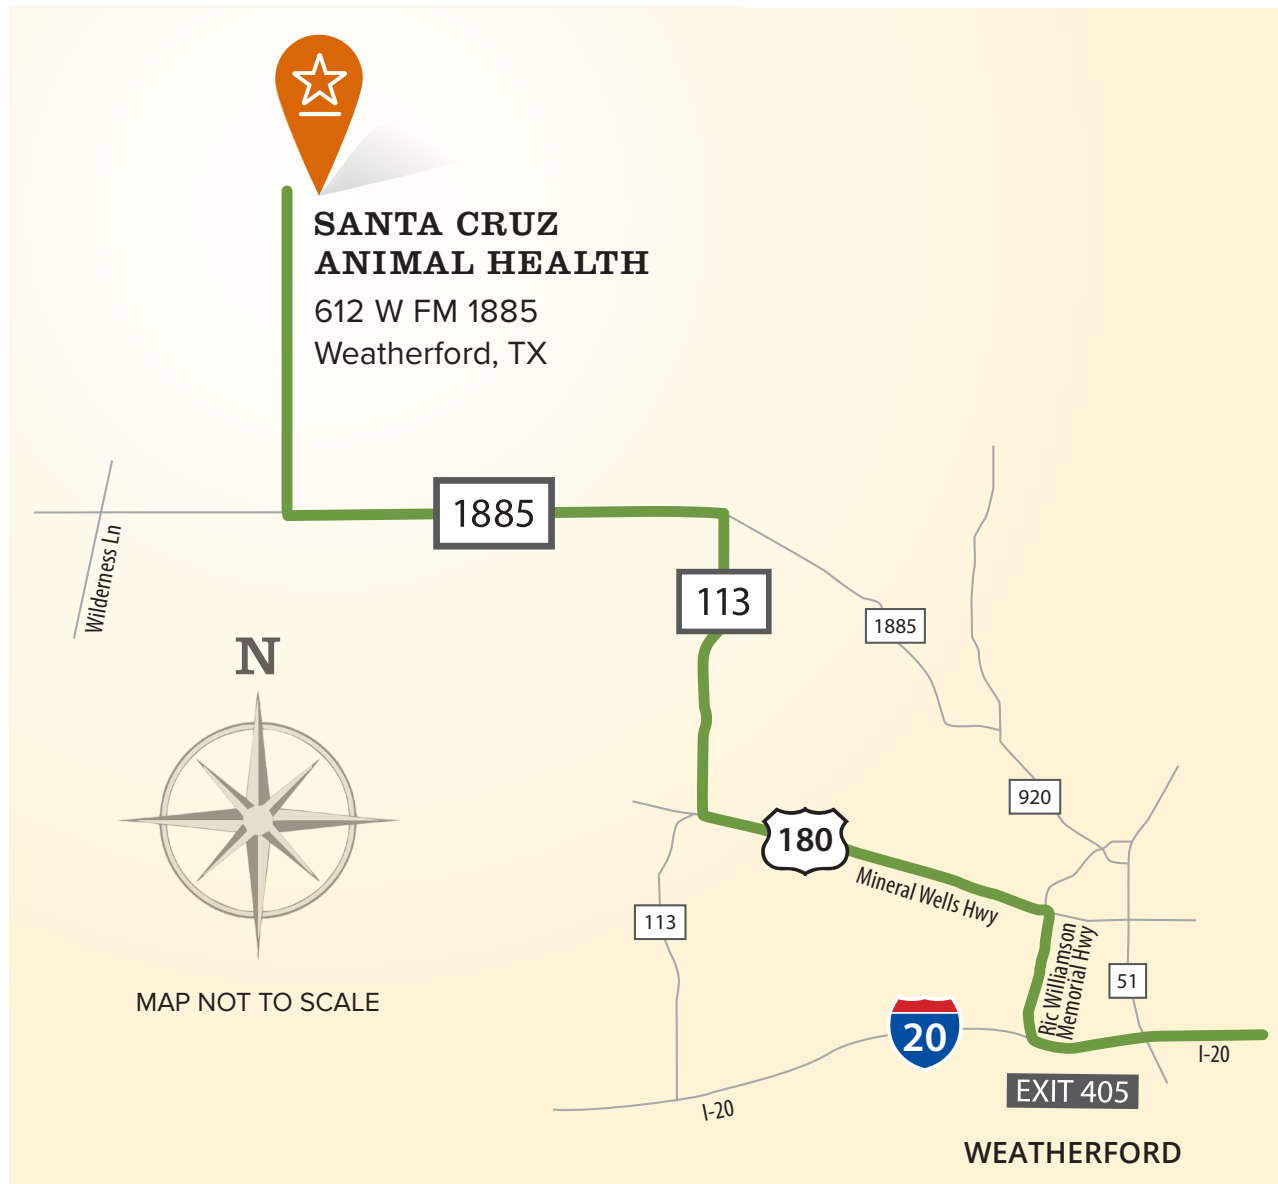

# Directions to Santa Cruz Animal Health - Weatherford, TX

*Please note, GPS devices may not be accurate.*

## **From Interstate-20 (I-20):**

Take Exit #405 onto Ric Williamson HWY

Take Ric Williamson North (2.5 miles)

Turn left onto Mineral Wells Hwy/US-180 W (9.4 miles)

Turn right onto N FM 113 / FM-113 (8 miles)

Turn left onto FM-1885/W FM 1885 (0.5 mile)

Destination is on the right at 612 W FM 1885

**Press 1111 at the gate to enter**

**Santa Cruz Animal Health  
612 W FM 1885, Weatherford, TX 76088**